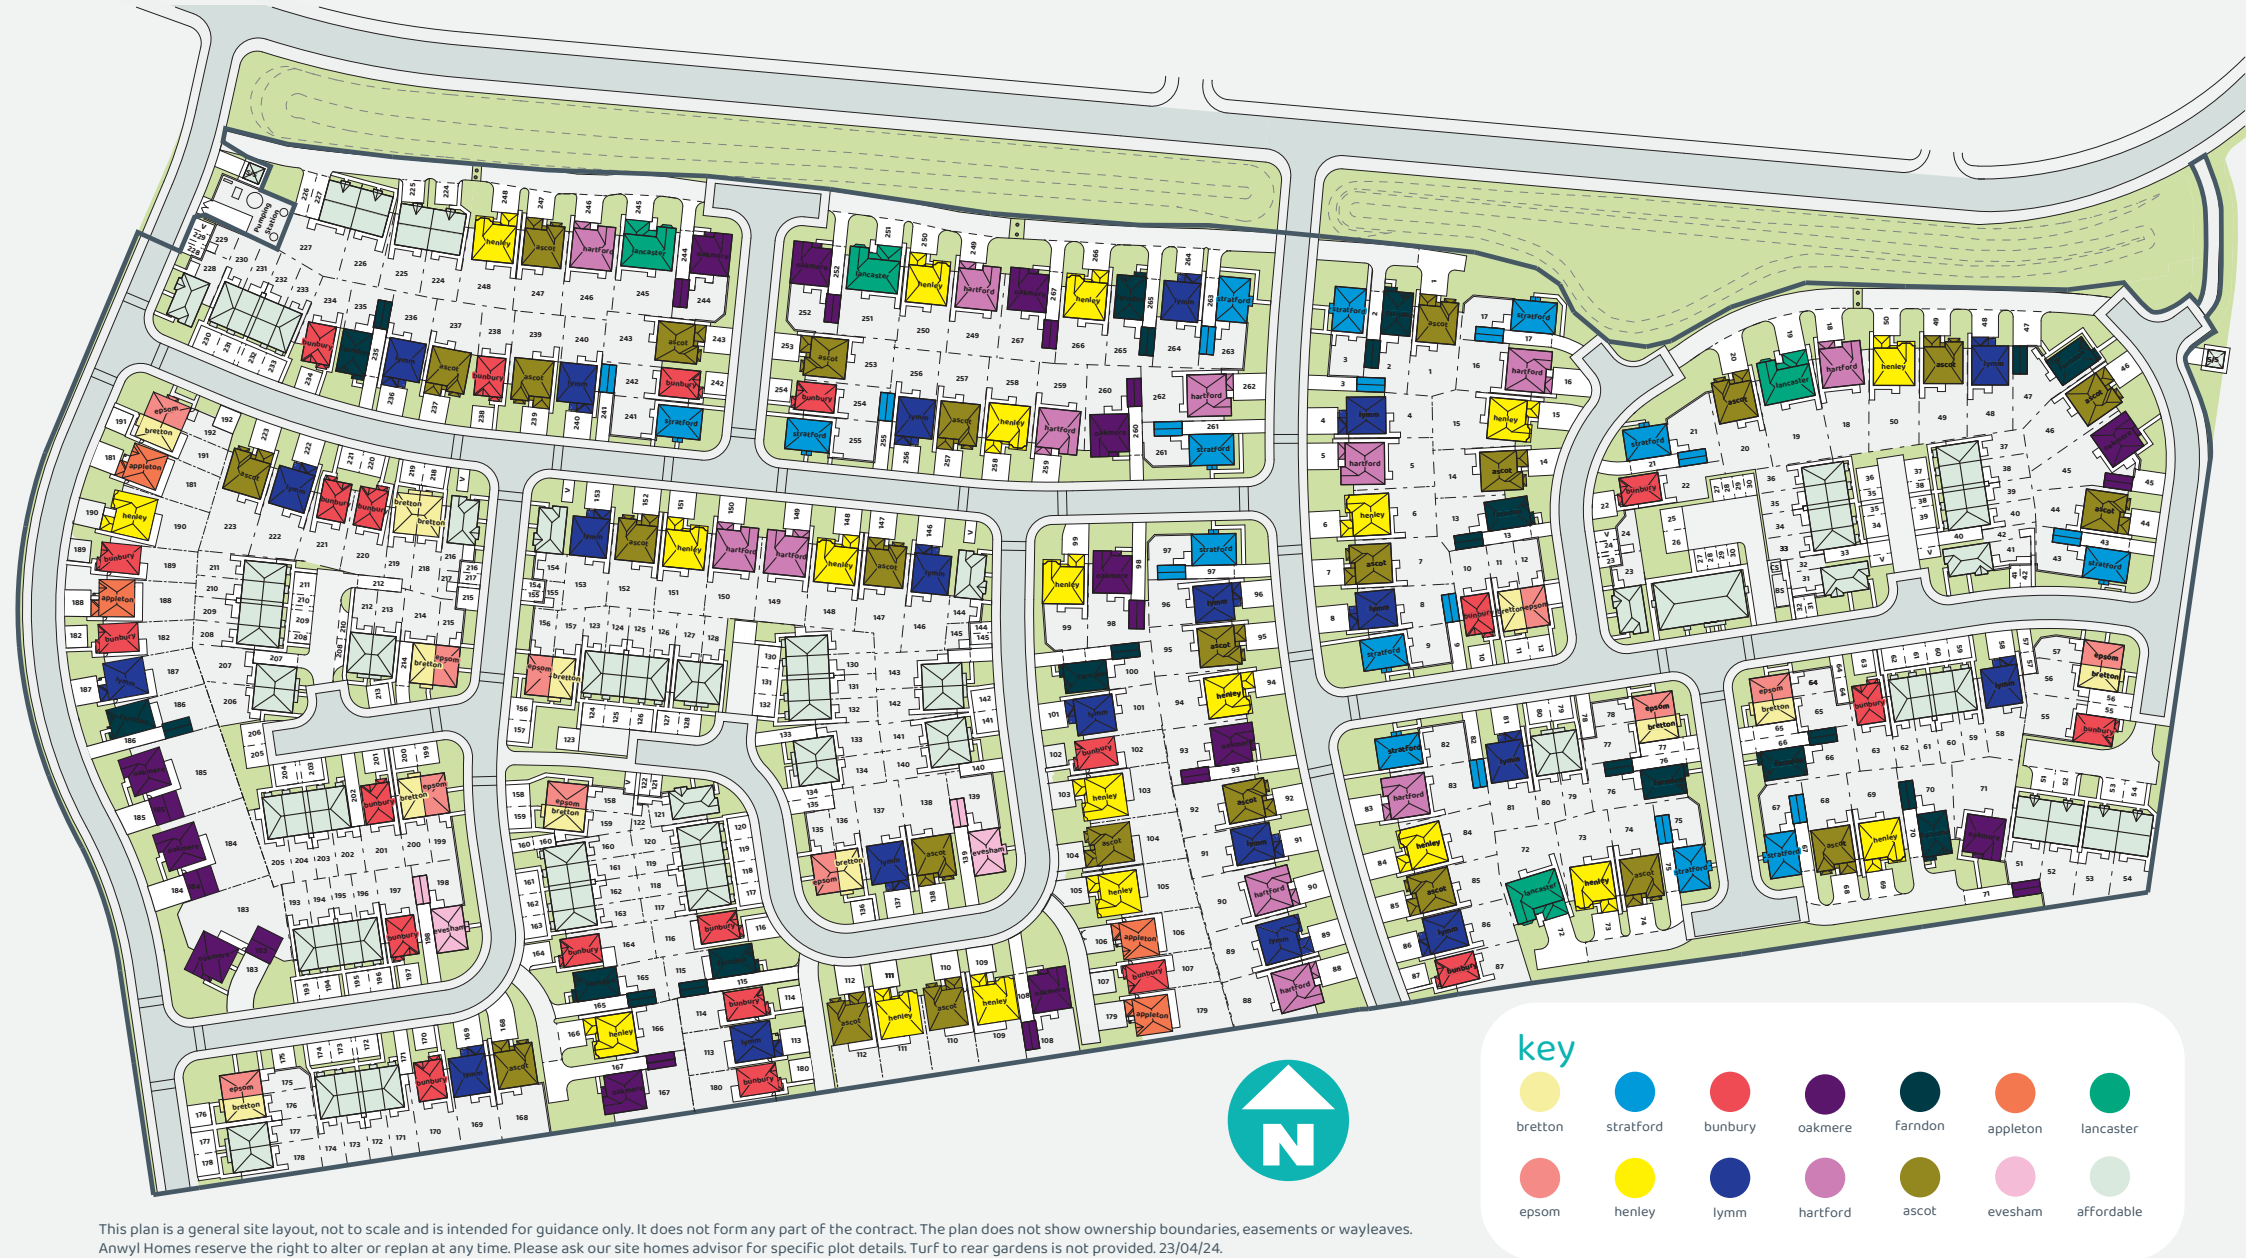

Priory Garden at Yew Tree Park

Burscough, Phase two

This plan is a general site layout, not to scale and is intended for guidance only. It does not form any part of the contract. The plan does not show ownership boundaries, easements or wayleaves. Anwyl Homes reserve the right to alter or replan at any time. Please ask our site homes advisor for specific plot details. Turf to rear gardens is not provided. 23/04/24.