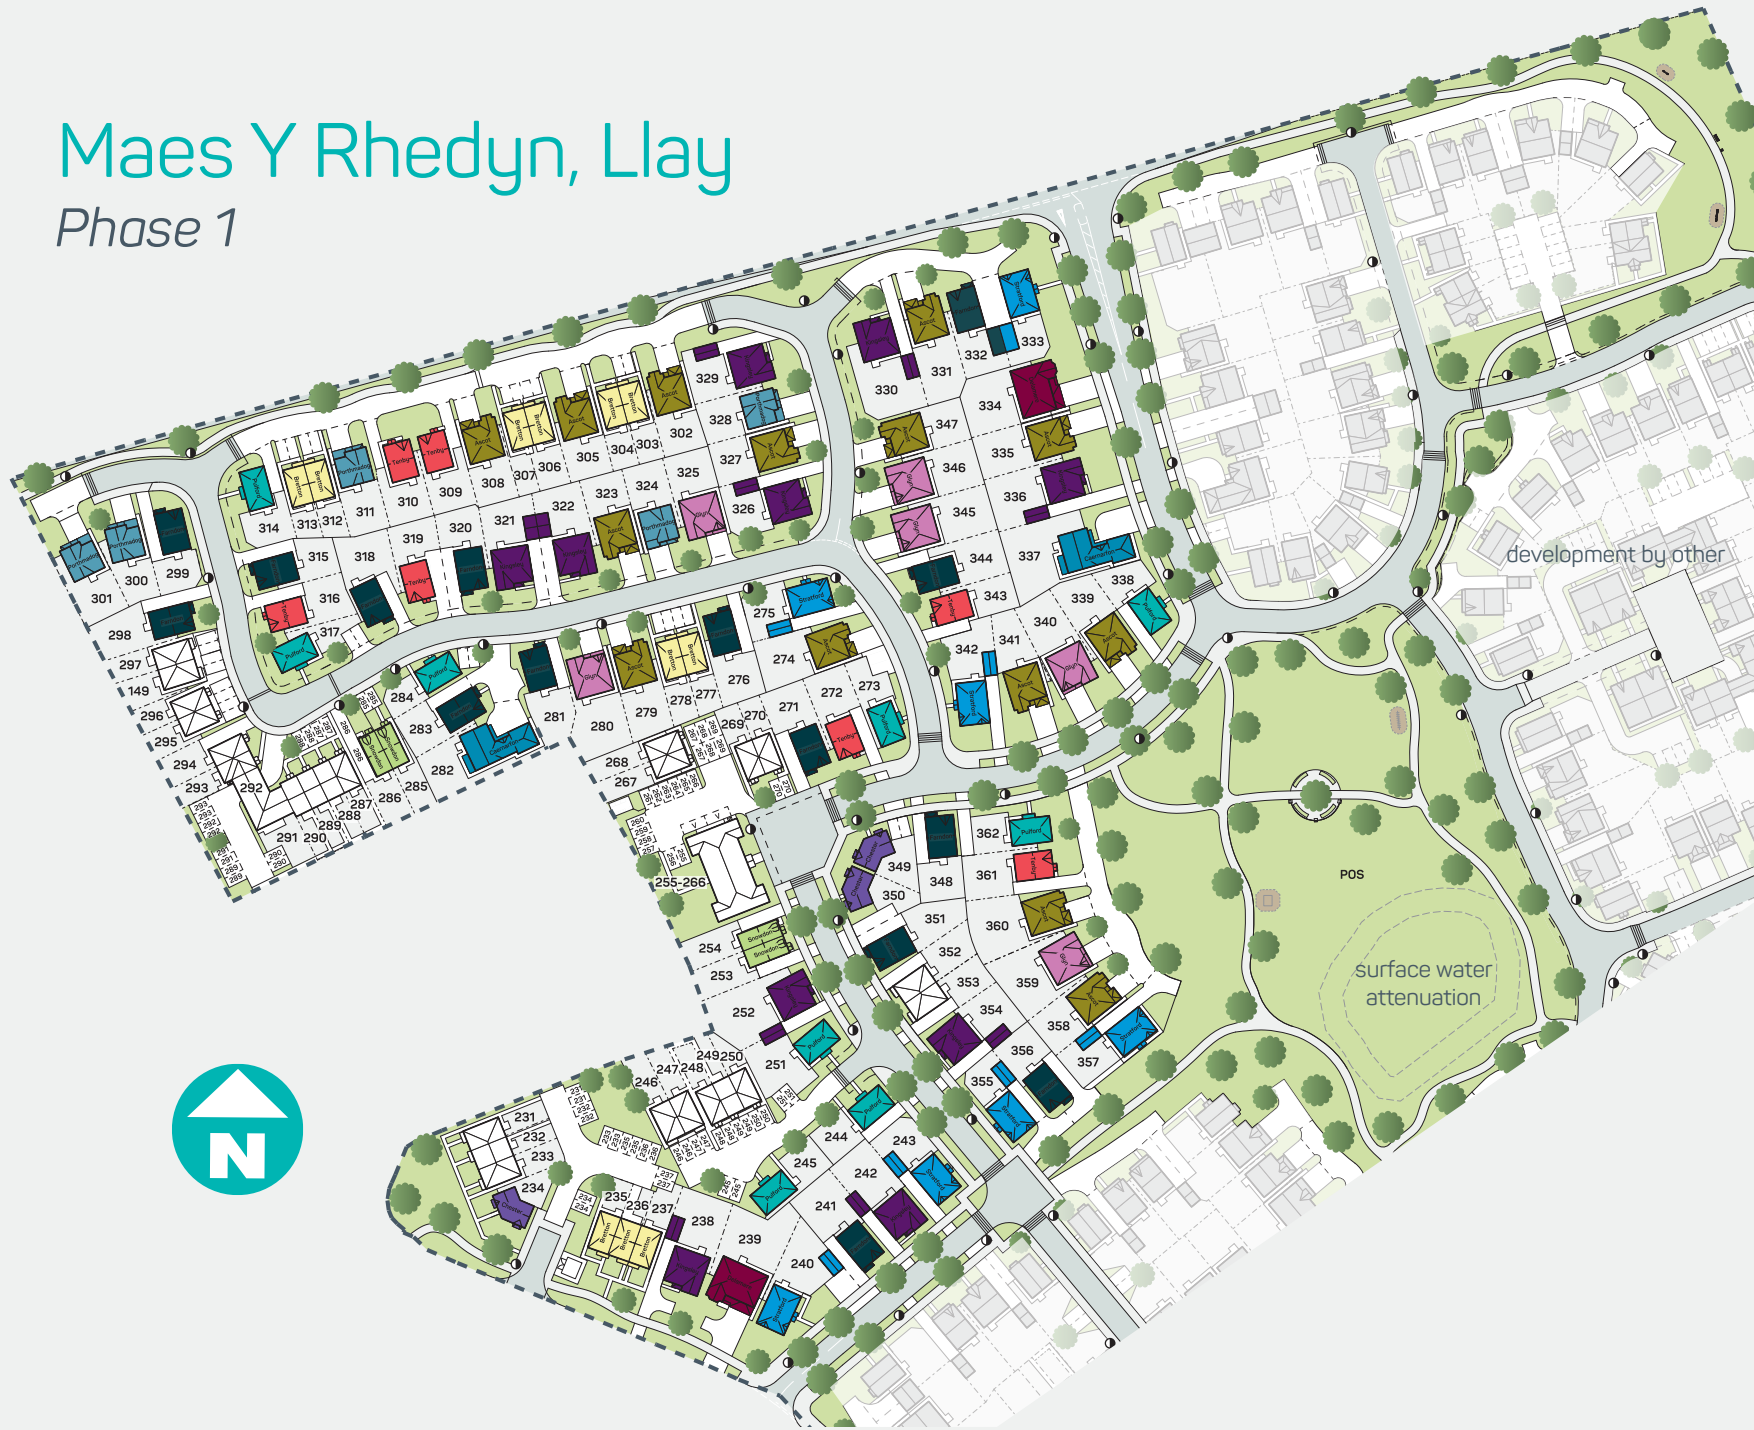

Maes Y Rhedyn, Llay

Phase 1

key

- | | |
|---|---|
|  |  |
| snowdon | bretton |
|  |  |
| stratford | glyn |
|  |  |
| ascot | porthmadog |
|  |  |
| farndon | pulford |
|  |  |
| chester | tenby |
|  |  |
| caernarfon | delamere |
|  |  |
| kingsley | affordable |

 street lights

This plan is a general site layout, not to scale and is intended for guidance only. It does not form any part of the contract. The plan does not show ownership boundaries, easements or wayleaves. Anwyll Homes reserve the right to alter or replan at any time. Any information provided in relation to Housing Association / Section 106 / Local Authority / Investors, tenure / location / volume is 'subject to change'. Please ask our homes adviser for specific plot details. Turf to rear gardens is not provided. 05/07/2024