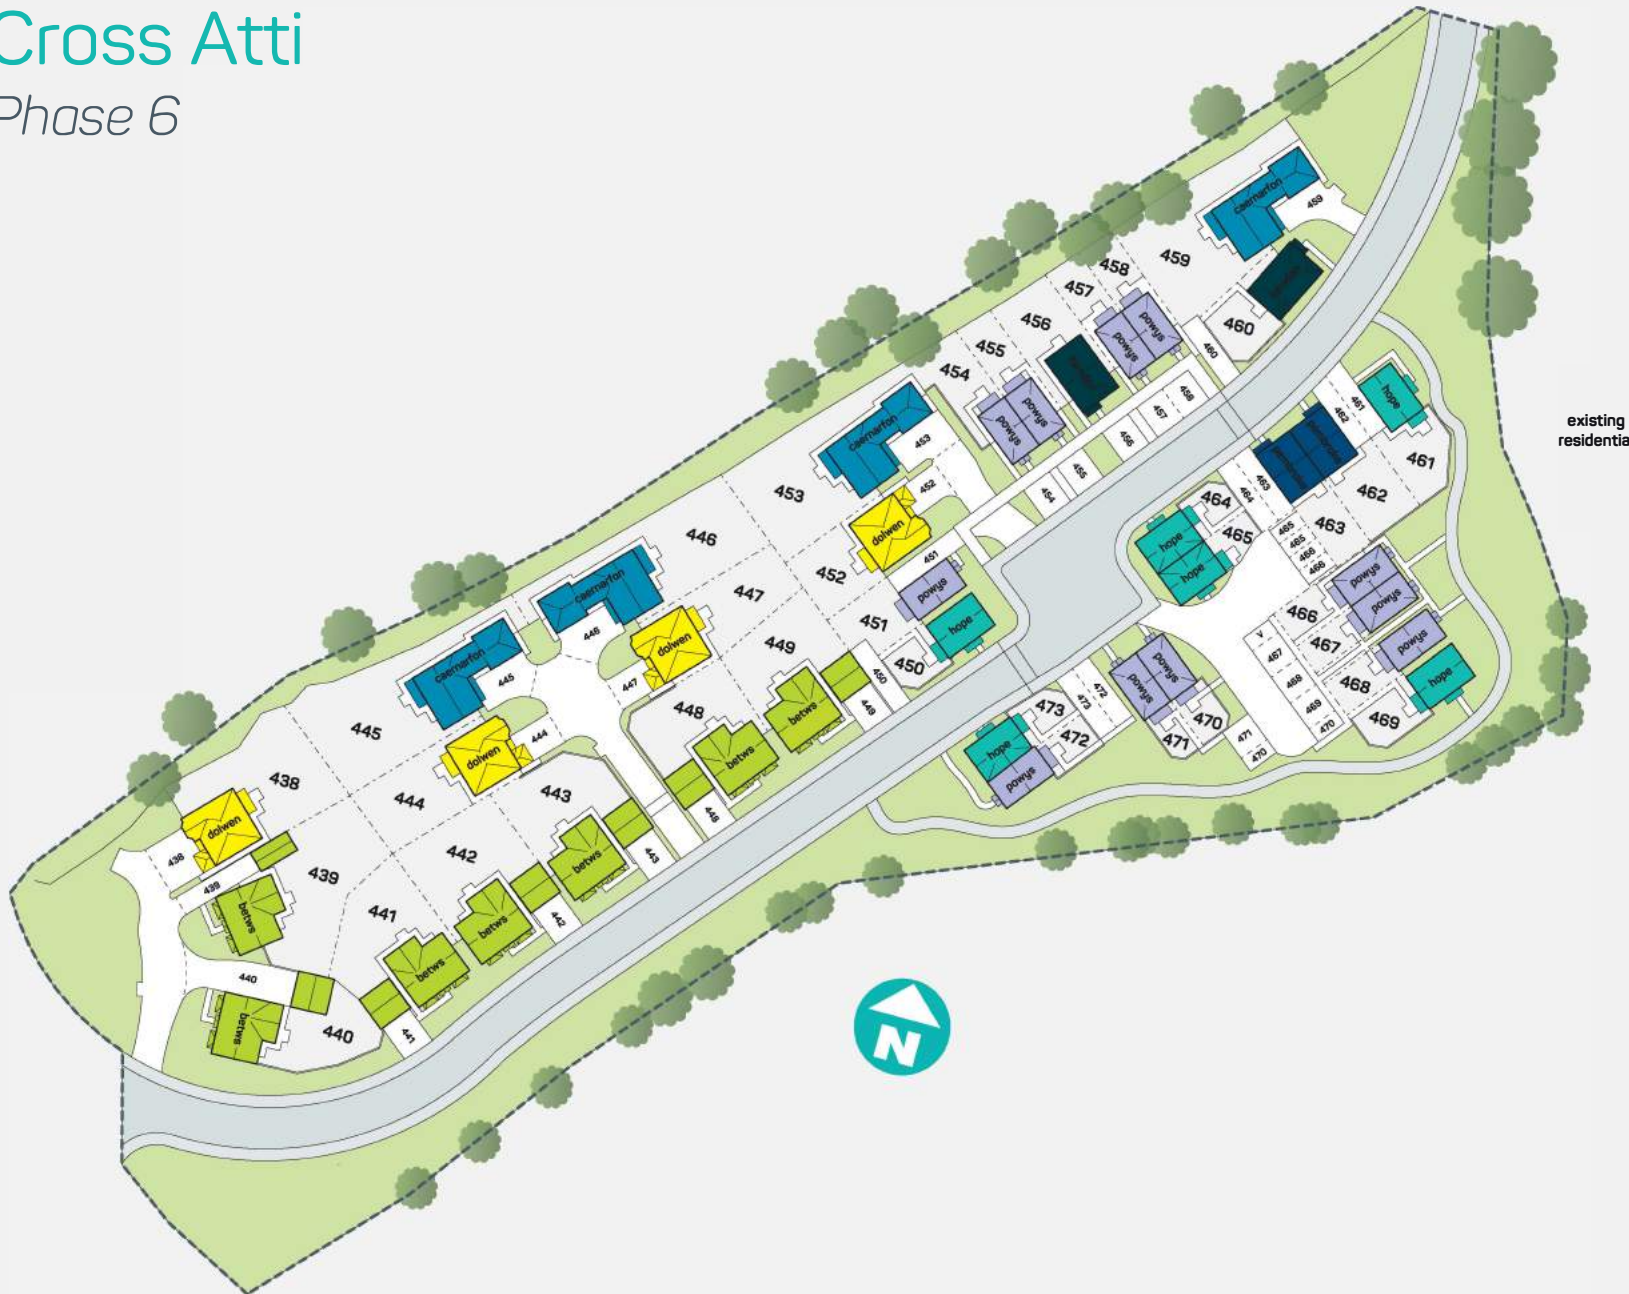

Cross Atti

Phase 6

existing residential

key

- | | |
|---|---|
|  |  |
| caernarfon | dolwen |
|  |  |
| powys | betws |
|  |  |
| hope | pembroke |
| |  |
| | farndon |

everything considered.

Croes Atti, Oakenholt

Phase 5

ANWYL
thoughtful homes

key

- | | |
|---|---|
|  |  |
| elwy | chirk |
|  |  |
| penley | powys |
|  |  |
| overton | hope |
|  |  |
| chester | clwyd |
|  |  |
| porthmadog | tenby |
|  |  |
| talley | abersoch |
|  |  |
| farddon | dolwen |
|  | |
| caernarfon | |

everything considered.

This plan is a general site layout, not to scale and is intended for guidance only. It does not form any part of the contract. The plan does not show ownership boundaries, easements or wayleaves. Anwyl Homes reserve the right to alter or replan at any time. Please ask our site homes advisor for specific plot details. Turf to rear gardens is not provided.

This plan is a general site layout, not to scale and is intended for guidance only. It does not form any part of the contract. The plan does not show ownership boundaries, easements or way-leaves. Anwyl Homes reserve the right to alter or replan at any time. Please ask our site homes advisor for specific plot details. Turf to rear gardens is not provided.